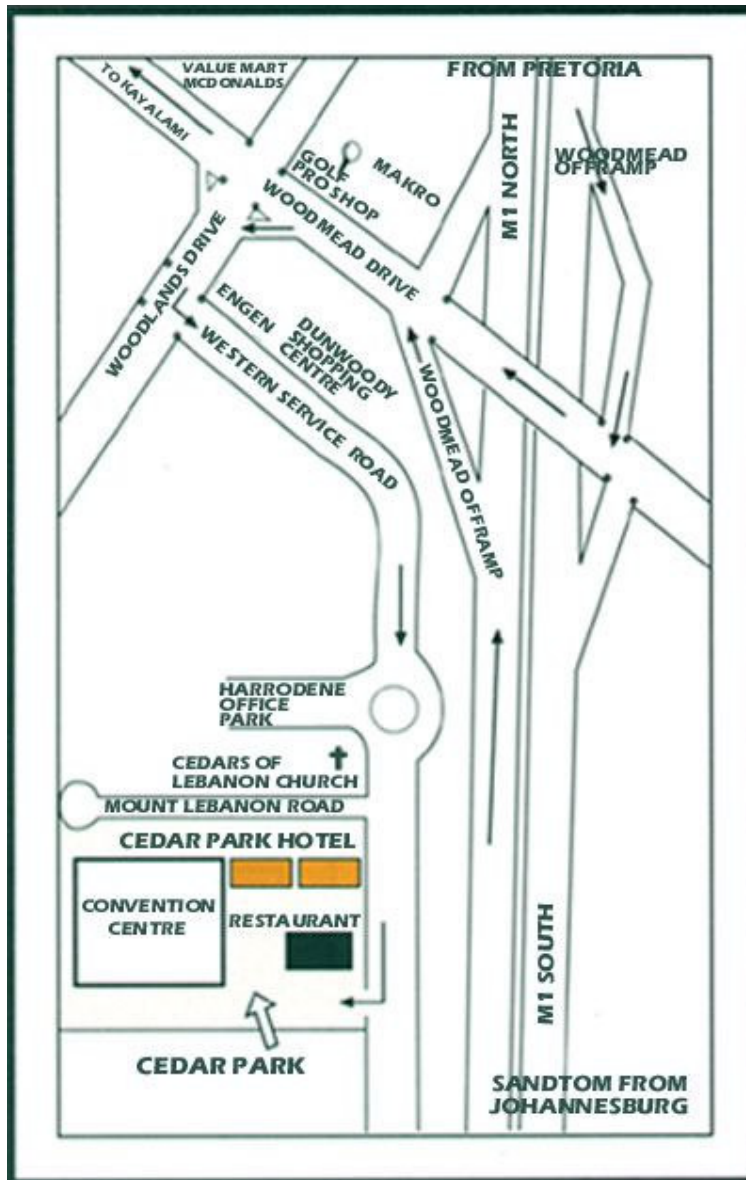

Physical Address:

120 Western Service Road
Woodmead
Sandton
South Africa

Tel: +27 11 804 3777

Fax: +27 11 802 1004