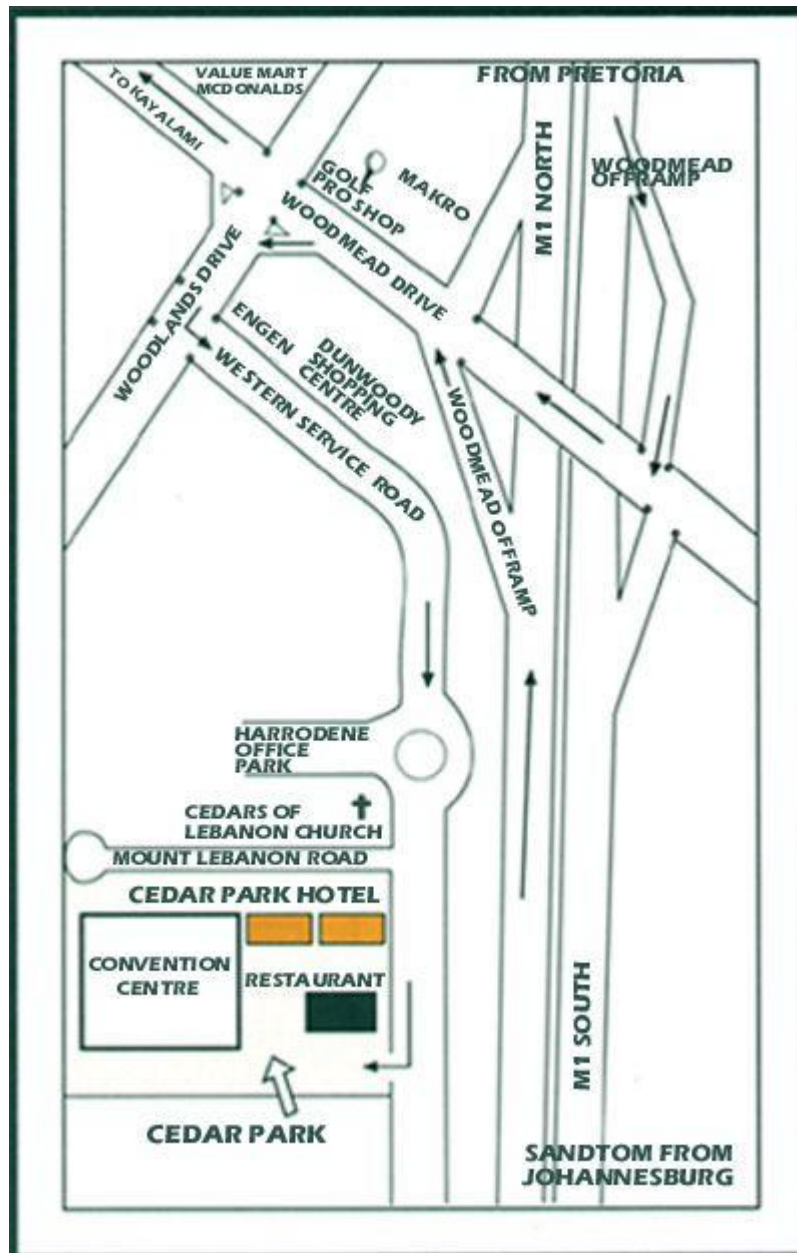

Cedar Park

HOTEL & CONFERENCE CENTRE

SANDTON

Physical Address:

120 Western Service Road
Woodmead
Sandton
South Africa

Tel: +27 11 804 3777

Fax: +27 11 802 1004